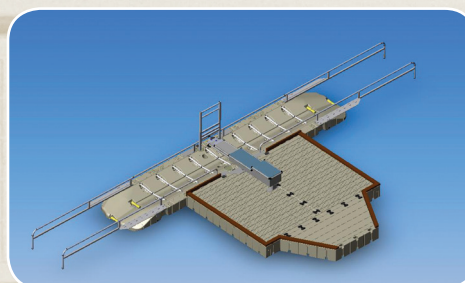

EZ Launch

FOR
KAYAKS & CANOES

The EZ Launch for Kayaks and Canoes combined with the new Accessible Transfer System makes it simple and safe to use, so that people of all abilities can find boarding, launching and recovery a breeze.

- Guide rails provide for easy access in and out of the water
- Launch rollers for easy movement of the watercraft
- Transfer bench with 2 heights for easy transfer from wheelchairs of varying sizes
- Transfer Slide Boards with 2 heights for differing watercraft sizes
- Railing system for Slide Board stabilization and user transfer support for easy side movement
- Constructed of all marine grade components and anodized aluminum
- Floating platform adjusts to changing water levels
- Exceeds the minimum requirements of the ADA

Instructional sign Included with every Transfer System

Available in multiple configurations

Drive Thru

Visit www.ez-dock.com or call 1-800-654-8168 to learn more about EZ Dock products and find a dealer/distributor near you.