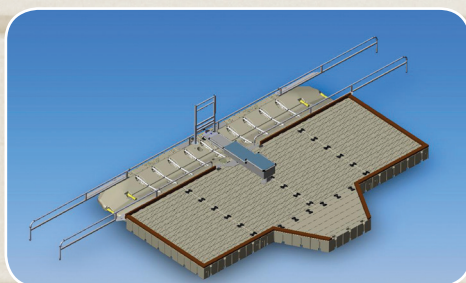

Available in multiple configurations

Drive Thru