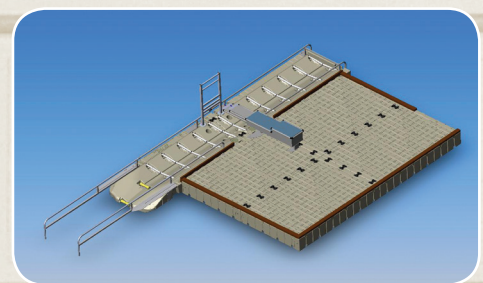

EZ Launch[®] FOR *KAYAKS & CANOES*

Now with **ACCESSIBLE TRANSFER SYSTEM**

UNIVERSAL ACCESSIBILITY

EZ Dock has taken accessibility to another level with their new EZ Launch Accessible Transfer System for Kayaks and Canoes. A first in the industry, the Accessible Transfer System provides individuals with disabilities universal accessibility that exceeds the minimum requirements of the ADA. The Transfer Bench is built with two heights for easy transfer from wheelchairs of varying sizes and two Transfer Slide Boards to accommodate differing watercraft heights. The Transfer Slide Boards land securely on a railing system that stabilizes the slide board and provides grab bar assistance for easy side movement. All users can simply sit, slide over and drop down into a kayak or canoe then utilize the side rails to pull off or back on.

- Guide rails provide for easy access in and out of the water
- Launch rollers for easy movement of the watercraft
- Transfer bench with 2 heights for easy transfer from wheelchairs of varying sizes
- Transfer Slide Boards with 2 heights for differing watercraft sizes
- Railing system for Slide Board stabilization and user transfer support for easy side movement
- Constructed of all marine grade components and anodized aluminum
- Floating platform adjusts to changing water levels
- Exceeds the minimum requirements of the ADA

Instructional sign Included with every Transfer System

Available in multiple configurations

Drive Thru

Drive Thru

One Way

Visit www.ez-dock.com or call 1-800-654-8168 to learn more about EZ Dock products and find a dealer/distributor near you.