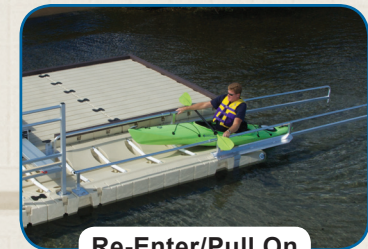

EZ Launch[®] FOR *KAYAKS & CANOES*

Now with **ACCESSIBLE TRANSFER SYSTEM**

UNIVERSAL ACCESSIBILITY

EZ Dock has taken accessibility to another level with their new EZ Launch Accessible Transfer System for Kayaks and Canoes. A first in the industry, the Accessible Transfer System provides individuals with disabilities universal accessibility that exceeds the minimum requirements of the ADA. The Transfer Bench is built with two heights for easy transfer from wheelchairs of varying sizes and two Transfer Slide Boards to accommodate differing watercraft heights. The Transfer Slide Boards land securely on a railing system that stabilizes the slide board and provides grab bar assistance for easy side movement. All users can simply sit, slide over and drop down into a kayak or canoe then utilize the side rails to pull off or back on.

Slide Over

Pull Out Correct Height

Lower Into

Launch/Pull Off

Re-Enter/Pull On

The EZ Launch for Kayaks and Canoes combined with the new Accessible Transfer System makes it simple and safe to use, so that people of all abilities can find boarding, launching and recovery a breeze.

- Guide rails provide for easy access in and out of the water
- Launch rollers for easy movement of the watercraft
- Transfer bench with 2 heights for easy transfer from wheelchairs of varying sizes
- Transfer Slide Boards with 2 heights for differing watercraft sizes
- Railing system for Slide Board stabilization and user transfer support for easy side movement
- Constructed of all marine grade components and anodized aluminum
- Floating platform adjusts to changing water levels
- Exceeds the minimum requirements of the ADA