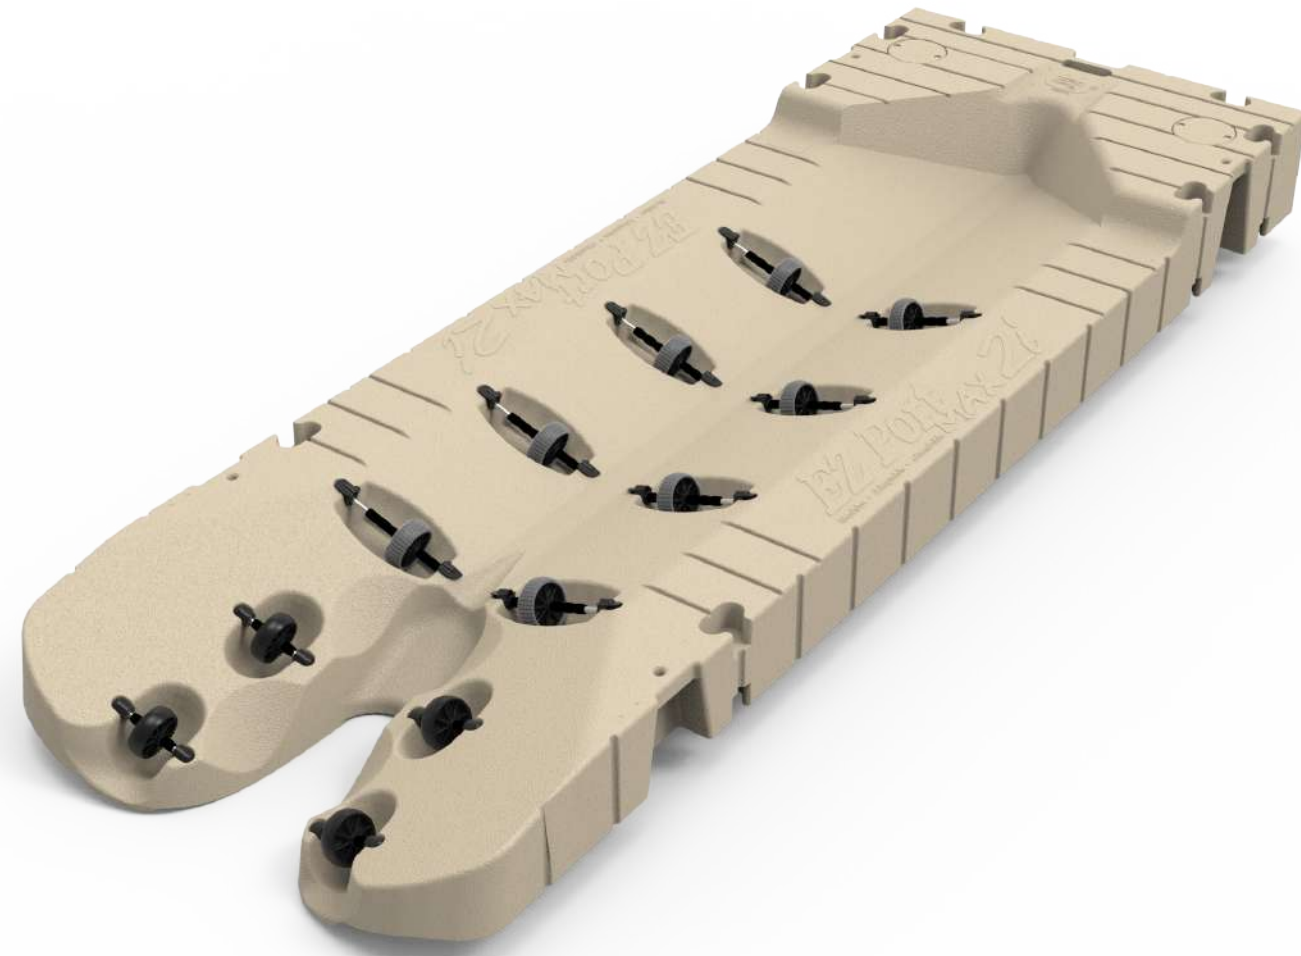

See the EZ Port 2i in action

Visit the EZ Dock YouTube channel to see why the EZ Port 2i was the first and is still the best.

Features and Benefits:

- UV-16-protected, rotationally molded polyethylene
- Industry-leading impact resistance requires no environmentally harmful foam filling
- Patented understructure creates a stable and durable walking and porting surface
- Adjustable rollers adapt to all PWC brands and hull designs for effortless porting and launching
- Optional bolt-on bow stop for added security (coming in 2019)
- Seamlessly connects to any EZ Dock system
- Connects to any existing dock system or can be secured to the shore or lakebed without a dock
- Keeps any PWC high and dry, protecting your investment
- Available in beige or gray

The EZ Port 2i's revolutionary design makes driving on smooth and effortless — just Idle up, ease into the throttle, then roll to the front of the port.

EZ Port revolutionized docking and launching with the EZ Port 2i, the original drive-on PWC port. This patented, top-of-the-line PWC port is the simplest and most durable drive-on, push-off method of dry docking. Its single-piece, self-centering design with split entry and self-adjusting rollers makes loading and unloading smooth and effortless, even for beginner PWC operators.

Innovative Design for Smooth and Effortless Drive-on

Sample Configurations

The EZ Port 2i is compatible with any traditional floating dock, fixed dock or EZ Dock system and uses uniquely designed couplers that make it easy to add more ports as your needs change.

EZ Dock continues to lead the industry with a full line of the simplest, most durable and innovative drive-on, push-off PWC ports, like the EZ Port 2i. This patented, top-of-the line, self-centering drive-on port features a split entry and self-adjusting rollers that make loading and unloading of PWCs smooth and effortless.