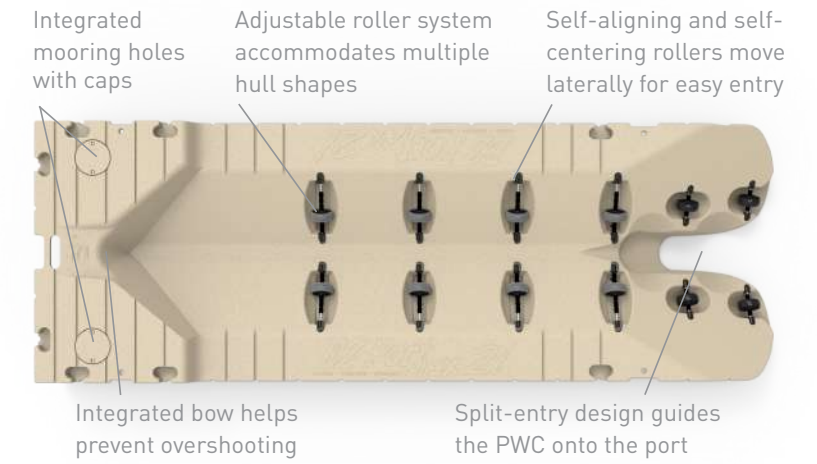

See the EZ Port 2i in action

Visit the EZ Dock YouTube channel to see why the EZ Port 2i was the first and is still the best.

Features and Benefits:

- UV-16-protected, rotationally molded polyethylene
- Industry-leading impact resistance requires no environmentally harmful foam filling
- Patented understructure creates a stable and durable walking and porting surface
- Adjustable rollers adapt to all PWC brands and hull designs for effortless porting and launching
- Optional bolt-on bow stop for added security (coming in 2019)
- Seamlessly connects to any EZ Dock system
- Connects to any existing dock system or can be secured to the shore or lakebed without a dock
- Keeps any PWC high and dry, protecting your investment
- Available in beige or gray

The EZ Port 2i's revolutionary design makes driving on smooth and effortless — just Idle up, ease into the throttle, then roll to the front of the port.

EZ Port revolutionized docking and launching with the EZ Port 2i, the original drive-on PWC port. This patented, top-of-the-line PWC port is the simplest and most durable drive-on, push-off method of dry docking. Its single-piece, self-centering design with split entry and self-adjusting rollers makes loading and unloading smooth and effortless, even for beginner PWC operators.

Innovative Design for Smooth and Effortless Drive-on

Sample Configurations

The EZ Port 2i is compatible with any traditional floating dock, fixed dock or EZ Dock system and uses uniquely designed couplers that make it easy to add more ports as your needs change.

EZ Dock continues to lead the industry with a full line of the simplest, most durable and innovative drive-on, push-off PWC ports, like the EZ Port 2i. This patented, top-of-the line, self-centering drive-on port features a split entry and self-adjusting rollers that make loading and unloading of PWCs smooth and effortless.