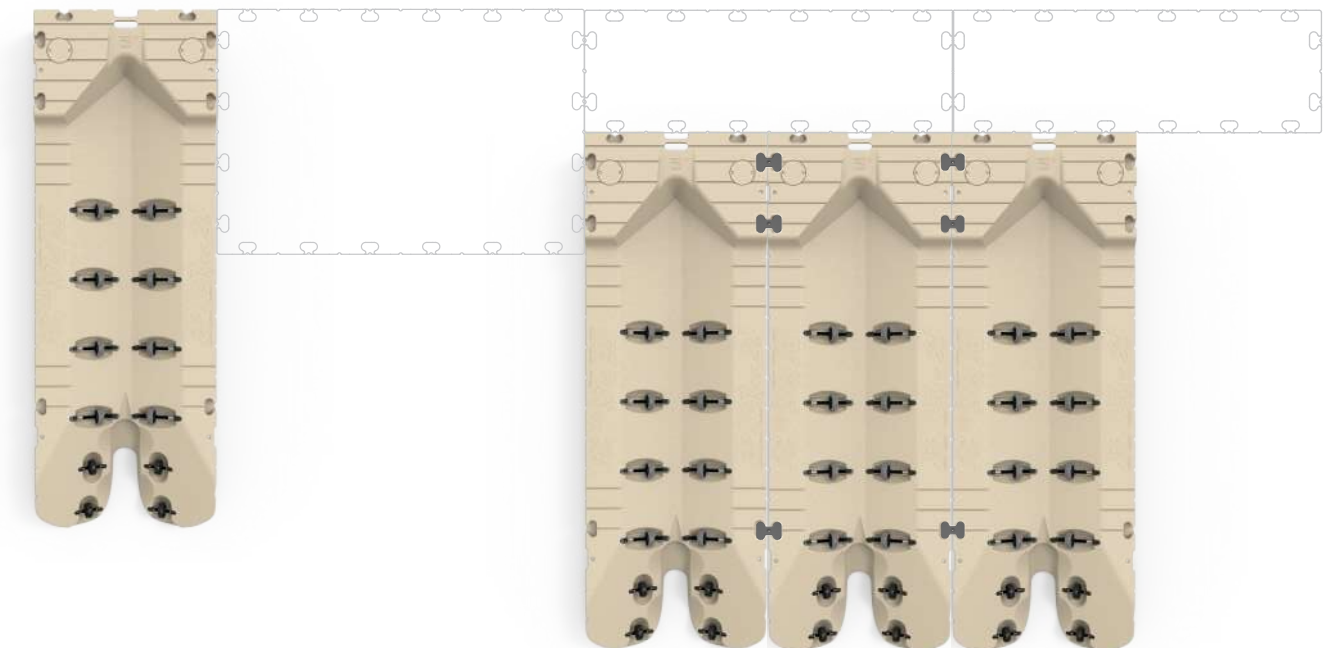

See the EZ Port 2i in action

Visit the EZ Dock YouTube channel to see why the EZ Port 2i was the first and is still the best.

Features and Benefits:

- UV-16-protected, rotationally molded polyethylene
- Industry-leading impact resistance requires no environmentally harmful foam filling
- Patented understructure creates a stable and durable walking and porting surface
- Adjustable rollers adapt to all PWC brands and hull designs for effortless porting and launching
- Optional bolt-on bow stop for added security (coming in 2019)
- Seamlessly connects to any EZ Dock system
- Connects to any existing dock system or can be secured to the shore or lakebed without a dock
- Keeps any PWC high and dry, protecting your investment
- Available in beige or gray

The EZ Port 2i's revolutionary design makes driving on smooth and effortless — just Idle up, ease into the throttle, then roll to the front of the port.

EZ Port revolutionized docking and launching with the EZ Port 2i, the original drive-on PWC port. This patented, top-of-the-line PWC port is the simplest and most durable drive-on, push-off method of dry docking. Its single-piece, self-centering design with split entry and self-adjusting rollers makes loading and unloading smooth and effortless, even for beginner PWC operators.

Innovative Design for Smooth and Effortless Drive-on

Sample Configurations

The EZ Port 2i is compatible with any traditional floating dock, fixed dock or EZ Dock system and uses uniquely designed couplers that make it easy to add more ports as your needs change.

EZ Dock continues to lead the industry with a full line of the simplest, most durable and innovative drive-on, push-off PWC ports, like the EZ Port 2i. This patented, top-of-the line, self-centering drive-on port features a split entry and self-adjusting rollers that make loading and unloading of PWCs smooth and effortless.